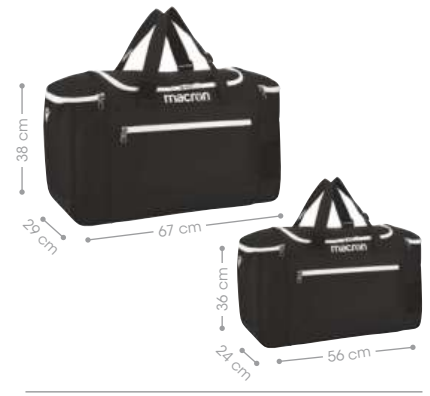

TRIP

Holdall

LARGE

67 x 38 x 29 cm - 73,8 lt

100% POLYESTER

- + Coated fabric on the sides of the bottom
- + Mesh insert optimally positioned to stop rain entering
- + Reflective tape on both sides
- + Opening with side flaps

MEDIUM

56 x 36 x 24 cm - 48,3 lt

100% POLYESTER

- + Tissu enduit sur les côtés du fond
- + Position optimale de l'empêchement en résille pour éviter la pénétration de l'eau en cas de pluie
- + Liseré réfléchissant des deux côtés
- + Ouverture avec parties latérales

L € 38,95 + TAX

M € 35,50 + TAX

L 59313

M 59312

NEW