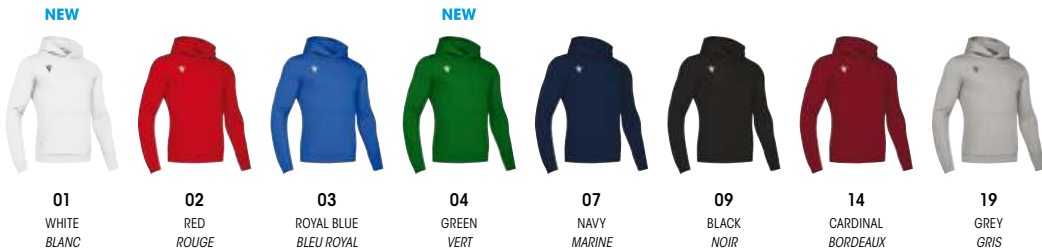

DANCE

Hooded sweatshirt Pro

SR M L XL XXL 3XL 4XL 5XL JR 4XS 3XS XXS XS S

€ 53,25 + TAX

HEAVY COTTONPOLY BRUSHED FLEECE PRO : 80% WASHED COTTON - 20% POLYESTER

- + Kangaroo pocket
- + Knitted cuffs and waist
- + Round drawstrings with ends
- + Poche kangourou
- + Poignets et bas en tricot
- + Cordon coulissant rond avec embout